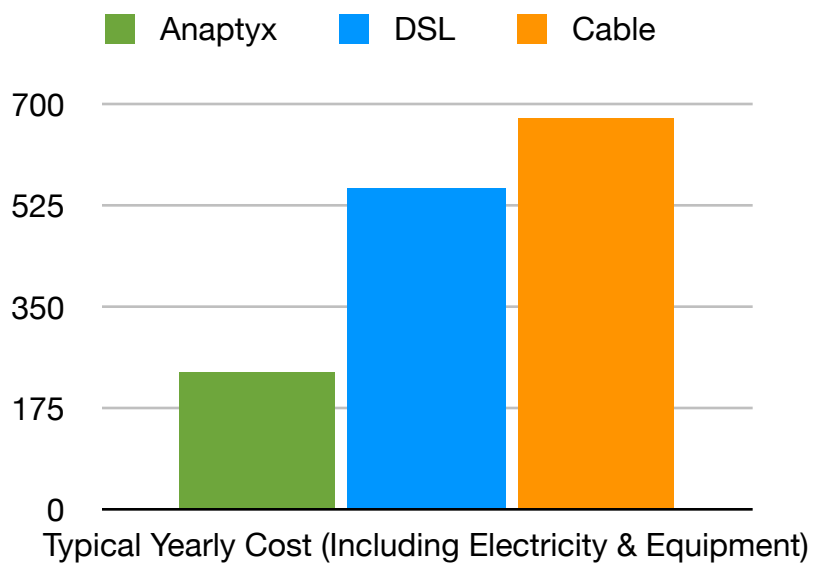

Anaptyx Cost vs. DSL & Cable

Service	Typical Monthly Cost	Typical Yearly Cost
Anaptyx	$19.95	$239.40
DSL	$34.95	$555.40
Cable	$44.95	$675.40

2193 Commonwealth Avenue
Suite 223
Brighton, MA, 02135
T 617.319.8868

info@anaptyx.com

www.anaptyx.com