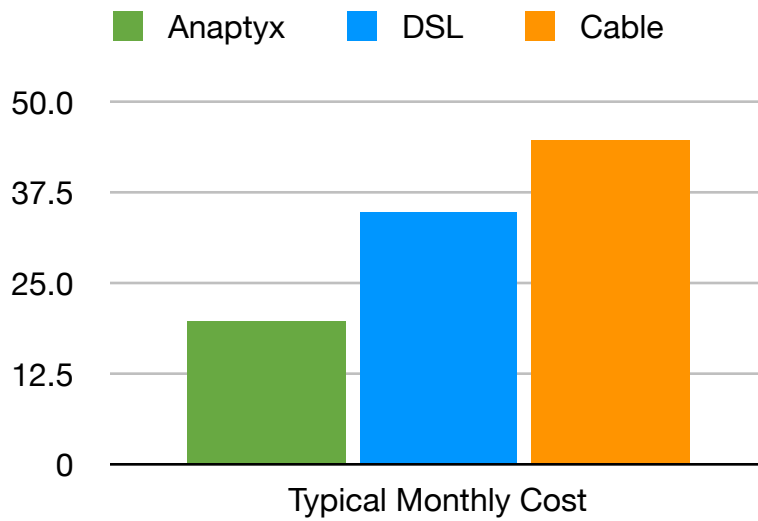

Anaptyx Cost vs. DSL & Cable

Service	Typical Monthly Cost	Typical Yearly Cost
Anaptyx	$19.95	$239.40
DSL	$34.95	$555.40
Cable	$44.95	$675.40

2193 Commonwealth Avenue
Suite 223
Brighton, MA, 02135
T 617.319.8868

info@anaptyx.com

www.anaptyx.com